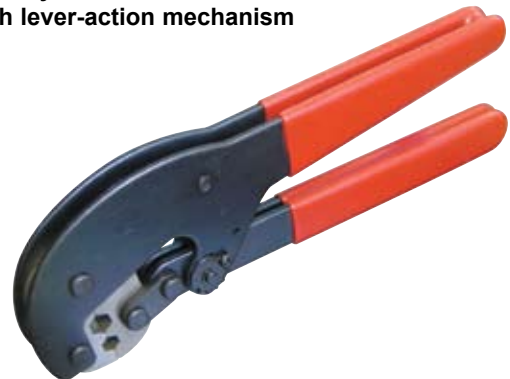

Crimping Tool

Blister: inner 6 / master 24

Model # 53-420X

- For use with RG6 & RG59 coaxial connections
- 2-Cavity hardened steel construction
- High lever-action mechanism

INSTALLATION & ANTENNAS

FM Dipole Antenna