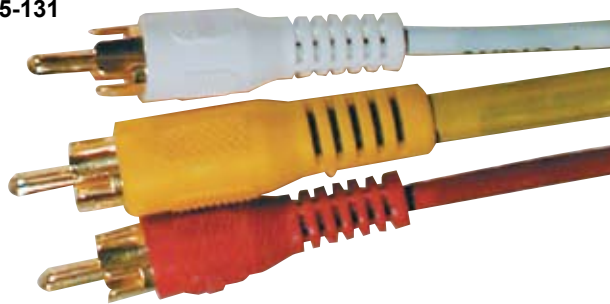

Video Stereo Dubbing Cable 3 RCA Plugs to 3 RCA Plugs

Blister: inner 6 / master 24

Length	Model #
6'	25-130
12'	25-131