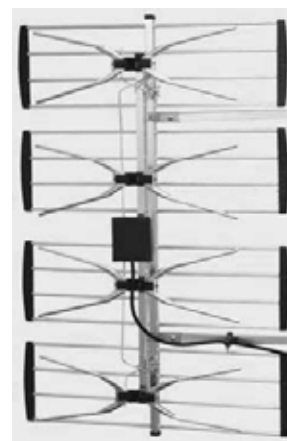

By **CONNECT IT**