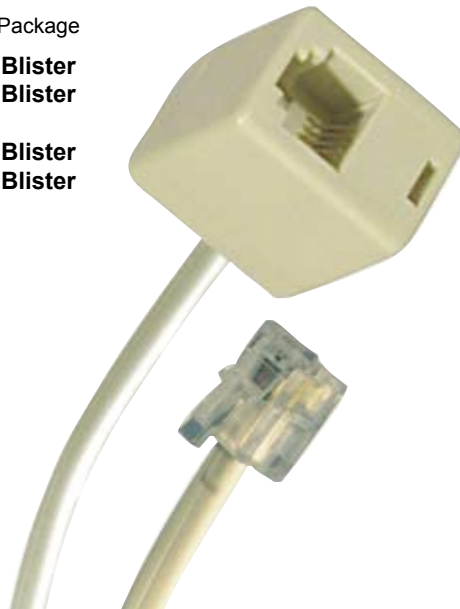

Modular Single Jack Extension Cord, UL Listed

Blister/Hanger: inner 6 / master 24
Color: Ivory, White

Length	Color	Model #	Package
15'	Ivory	CPT-21511	Blister
	White	CPT-21512	Blister
25'	Ivory	CPT-22511	Blister
	White	CPT-22512	Blister