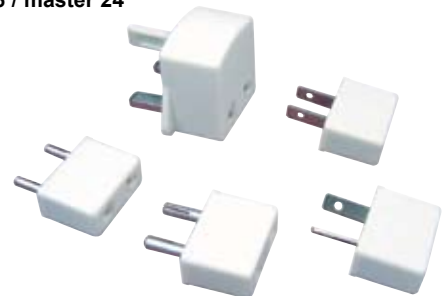

Adapter Plug Set for Foreign Outlets

1. 5 individual Adapter Plugs (10-452, 10-453, 10-454, 10-455 & 10-456)
2. Blister: inner 6 / master 24

Model # 10-165-5