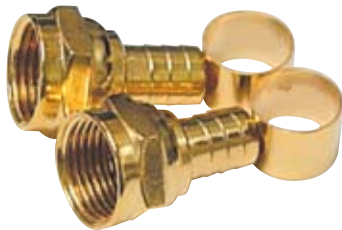

Video Cable "F" Connector w/ Separate 1/4" ferrule

Blister: 2 pcs/ pack
inner 6 / master 24

Type	Model #
RG-59U	F-59X
RG-6U	F-56X