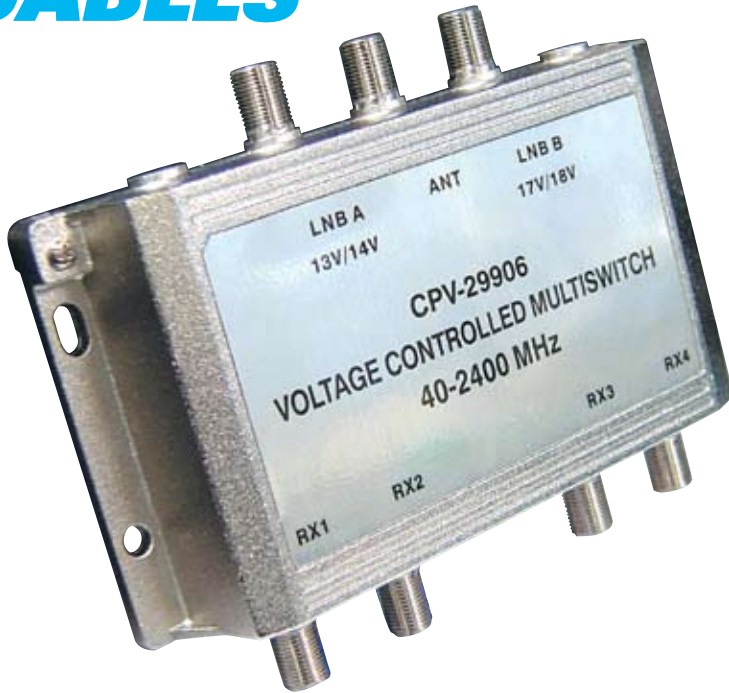

RM-700

7-Function Universal Remote

Clamshell: 6/24

- Works with TV, VCR, DVD, Cable/Satellite, CD, Receiver and AUX
- Ergonomic Design with rubber keypad keys
- Sleep Mode and channel recall function
- TV and DVD Menu functions
- Picture in Picture Function
- Memory Backup
- Uses 2 AA Batteries (not included)

CONNECT IT

By

SATELLITE INSTALLATION, HDMI CABLES, HIGH-END DIGITAL A/V CABLES

Satellite Multi Switch

- 40-2400 MHZ
- 2 LAN + 1 ANTENNA Input
- 4 Outputs

Clam Shell: inner 6 / master 24

Model # CPV-29906

Satellite Diplexer