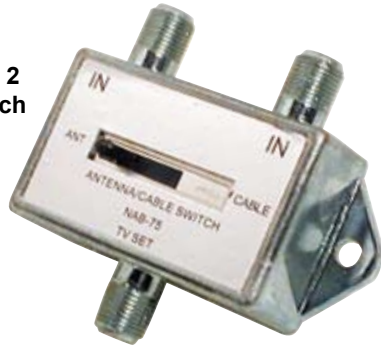

2-Way Cable Switch

Blister: inner 6 / master 24

Model # 35-177

- A/B slide switch
- Enables switching between 2 separate signal sources such as antenna & cable box
- -75ohm input/output