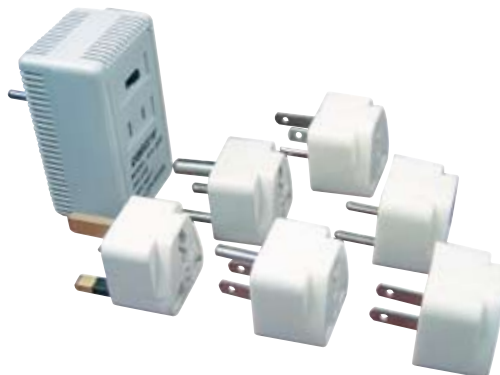

Foreign Voltage Converter Kit

1. Includes 10-024, 10-026, 10-033, 10-034, 10-036 & 10-1600
2. **Blister:** inner 6 / master 24

Model # 10-165