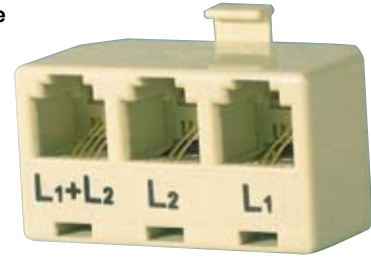

Color: Ivory, White

Color Model #

Ivory 20-503
White 20-503WH

Modular 2-Line Triplex Jack (4-2-2)

Blister: inner 6 / master 24

Color: Ivory, White

Color Model #

Ivory 20-526
White 20-526WH