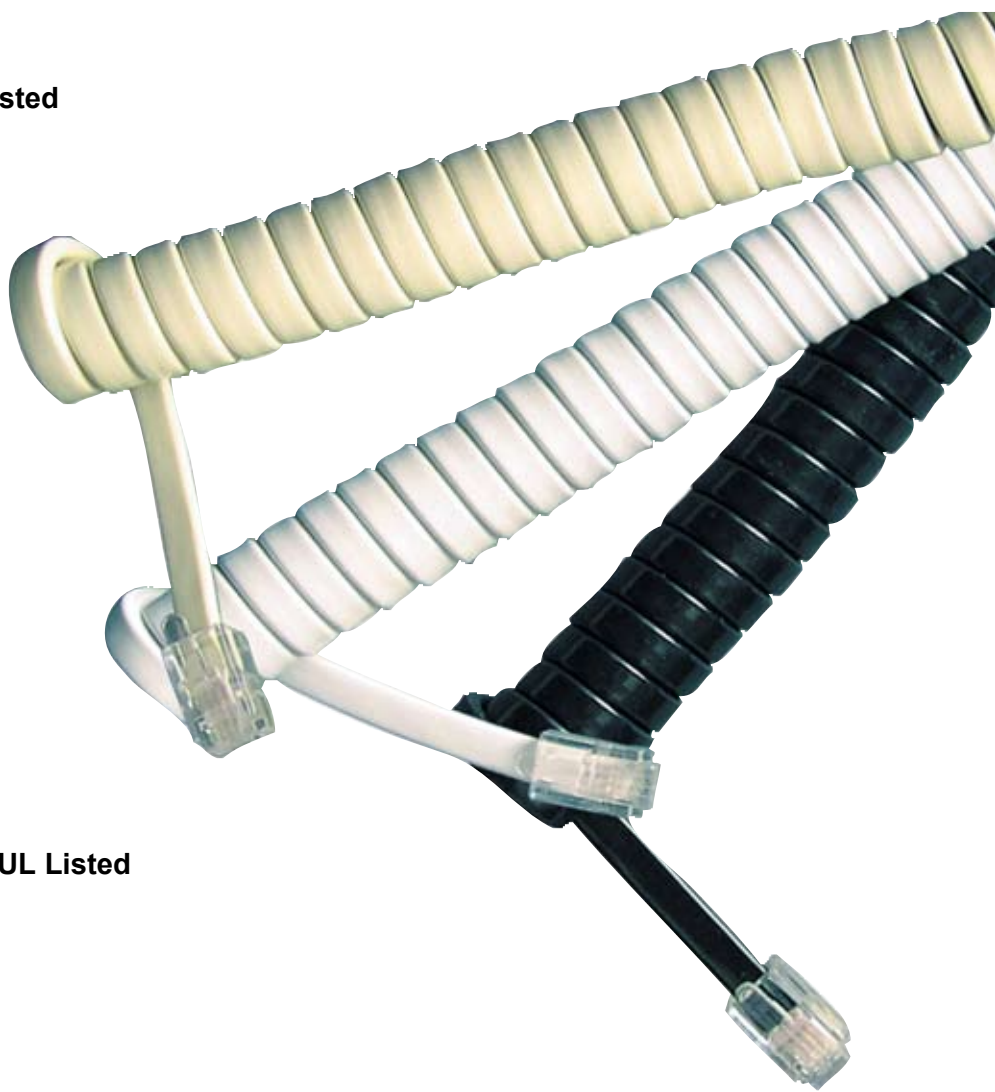

Modular Handset Cord, UL Listed

Blister: inner 6 / master 24
Color: Ivory, White, Black

Length	Color	Model #
7'	Ivory	CPT-10701
	White	CPT-10702
	Black	CPT-10703
15'	Ivory	CPT-11501
	White	CPT-11502
	Black	CPT-11503
25'	Ivory	CPT-12501
	White	CPT-12502
	Black	CPT-12503

Modular Double Jack Extension Cord, UL Listed

Blister/Hanger: inner 6 / master 24
Color: Ivory, White

Length	Color	Model #	Package
15'	Ivory	CPT-21521	Blister
	White	CPT-21522	Blister
25'	Ivory	CPT-22521	Blister
	White	CPT-22522	Blister