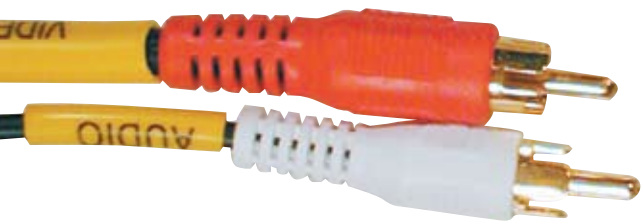

Blister: inner 6 / master 24

Length	Model #
6'	25-130
12'	25-131

Video Mono Dubbing Cable 2 RCA Plugs to 2 RCA Plugs

Blister: inner 6 / master 24

Length	Model #
6'	25-100
12'	25-101

Deluxe Video Mono Dubbing Cable 2 RCA Plugs to 2 RCA Plugs