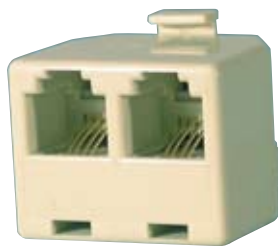

Modular Duplex Jack

Blister: inner 6 / master 24

Color: Ivory, White

Color Model #

Ivory 20-502
White 20-502WH