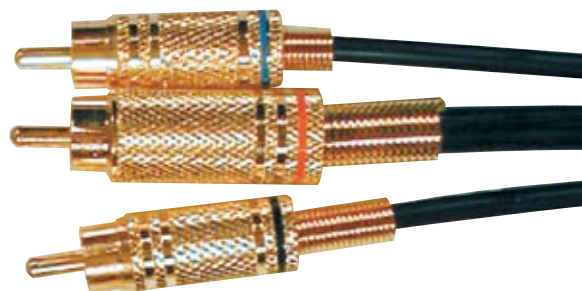

Deluxe Video Stereo Dubbing Cable 3 RCA Plugs to 3 RCA Plugs

Blister: inner 6 / master 24

Length	Model #
6'	25-223
12'	25-224