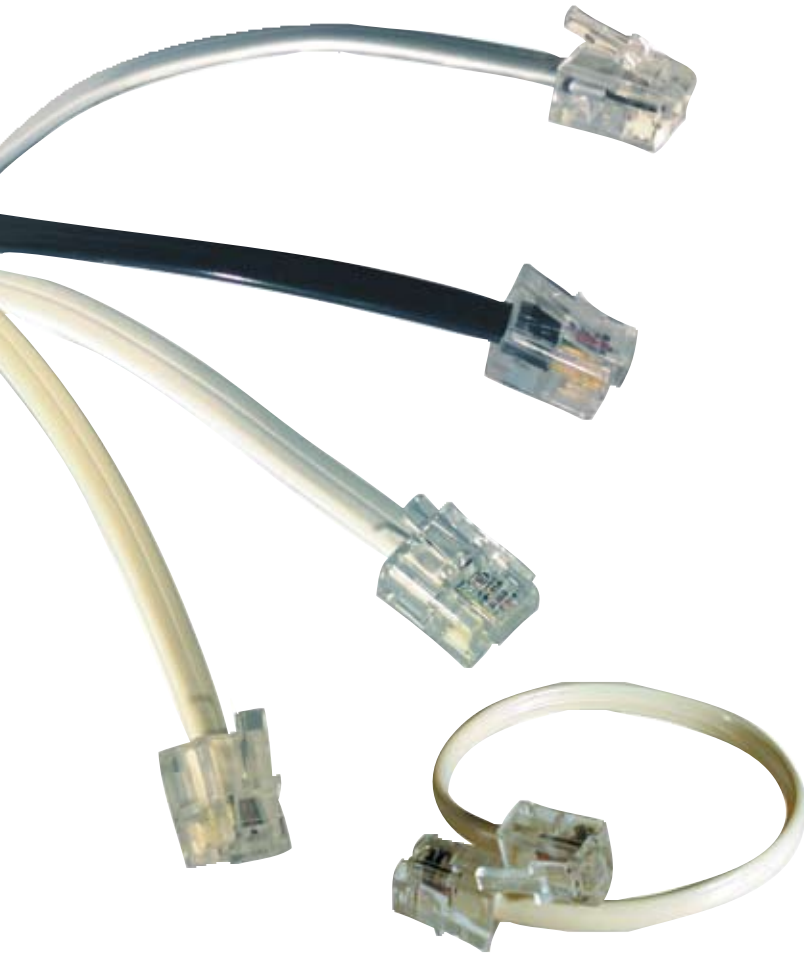

Telephone Accessories

CONNECTIT[®] **By** 

CONNECT IT[®] By TUSA[®]

CONNECT IT[®] By TUSA[®]

LINE CORDS, HANDSET CORDS, EXTENSION CORDS & ADAPTERS

Modular Line Cord, UL Listed

Blister/Hanger: inner 6 / master 24
Color: Ivory, White, Black, Silver