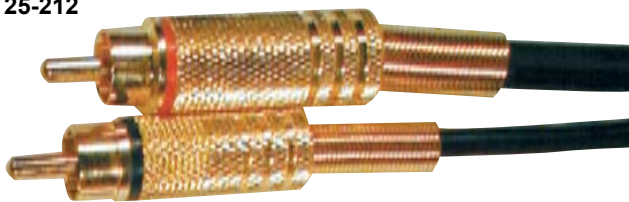

Deluxe Video Mono Dubbing Cable 2 RCA Plugs to 2 RCA Plugs

Blister: inner 6 / master 24

Length	Model #
6'	25-222
12'	25-212