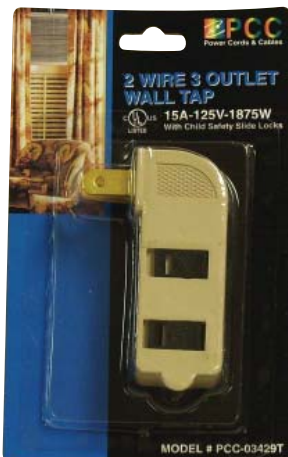

3 Outlet Heavy Duty Wall Tap 15A-125V-1875W

- Features:
- Converts one 3-wire outlet to three 3-wire outlets
 - 15A/125V/1875W
 - Do not exceed 1875 watts
 - For indoor use ONLY

24 pcs/case

PCC-03427T
UPC: 029612-03427-2

PCC-03427GRN
UPC: 029612-03428-9

3-Wire 3-Outlet Wall Hugger Adapter

15A-125V-1875W

- Features:
- Converts one 3-wire outlet to three 3-wire outlets
 - Folds flat against the wall
 - Easy to adjust to any angle or direction
 - 15A/125V/1875W
 - Do not exceed 1875 watts
 - For indoor use ONLY

6 inner /
48 master

PCC-03420T
UPC: 029612-03420-3

PCC-03420W
UPC: 029612-03421-0

2-Wire 3-Outlet Wall Tap 15A-125V-1875W With Child Safety Slide Locks

- Features:
- Converts one 2-wire outlet to three 2-wire outlets
 - POLARIZED and sliding cover for safety
 - 15A/125V/1875W
 - Do not exceed 1875 watts
 - For indoor use ONLY