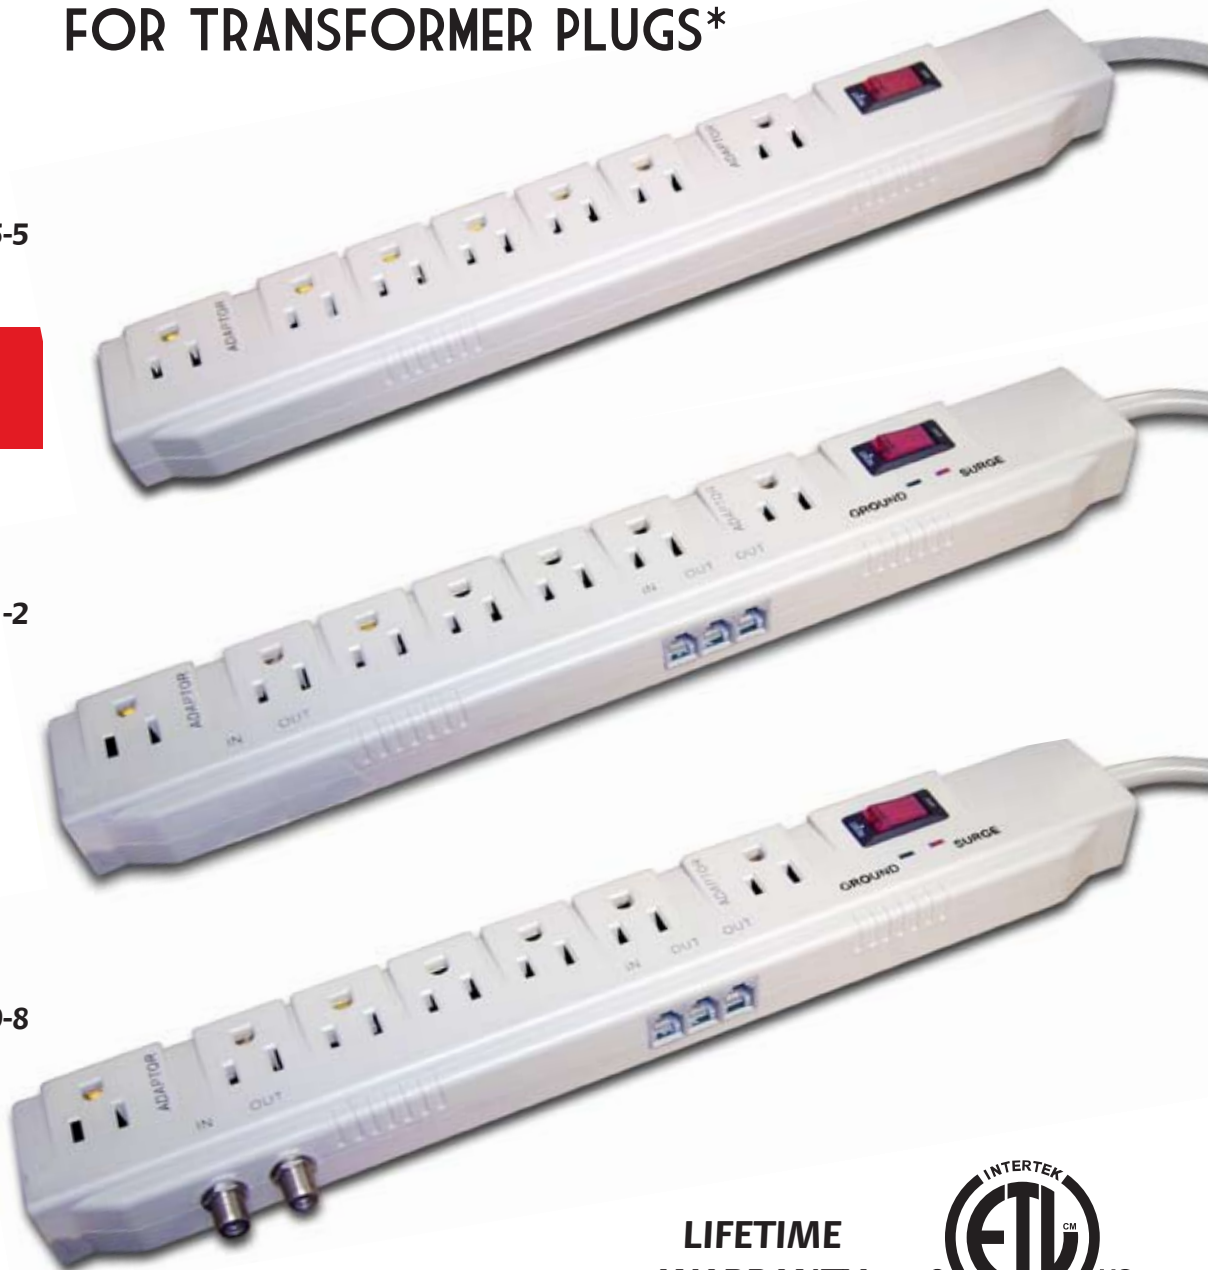

TRANS USA'S NEW RE-DESIGNED PINNACLE SURGE PROTECTORS

7 OUTLET PINNACLE SURGE PROTECTORS

2 EXTRA-WIDE OUTLETS FOR TRANSFORMER PLUGS

PP-17636

UPC Code - 7-82867-11085-5

20 pcs per case

**1200
JOULES**

PP-17936HF

UPC Code - 7-82867-11101-2

20 pcs per case

**2400
JOULES**

PP-17936HAVF

UPC Code - 7-82867-11109-8

20 pcs per case

**2400
JOULES**

**LIFETIME
WARRANTY**